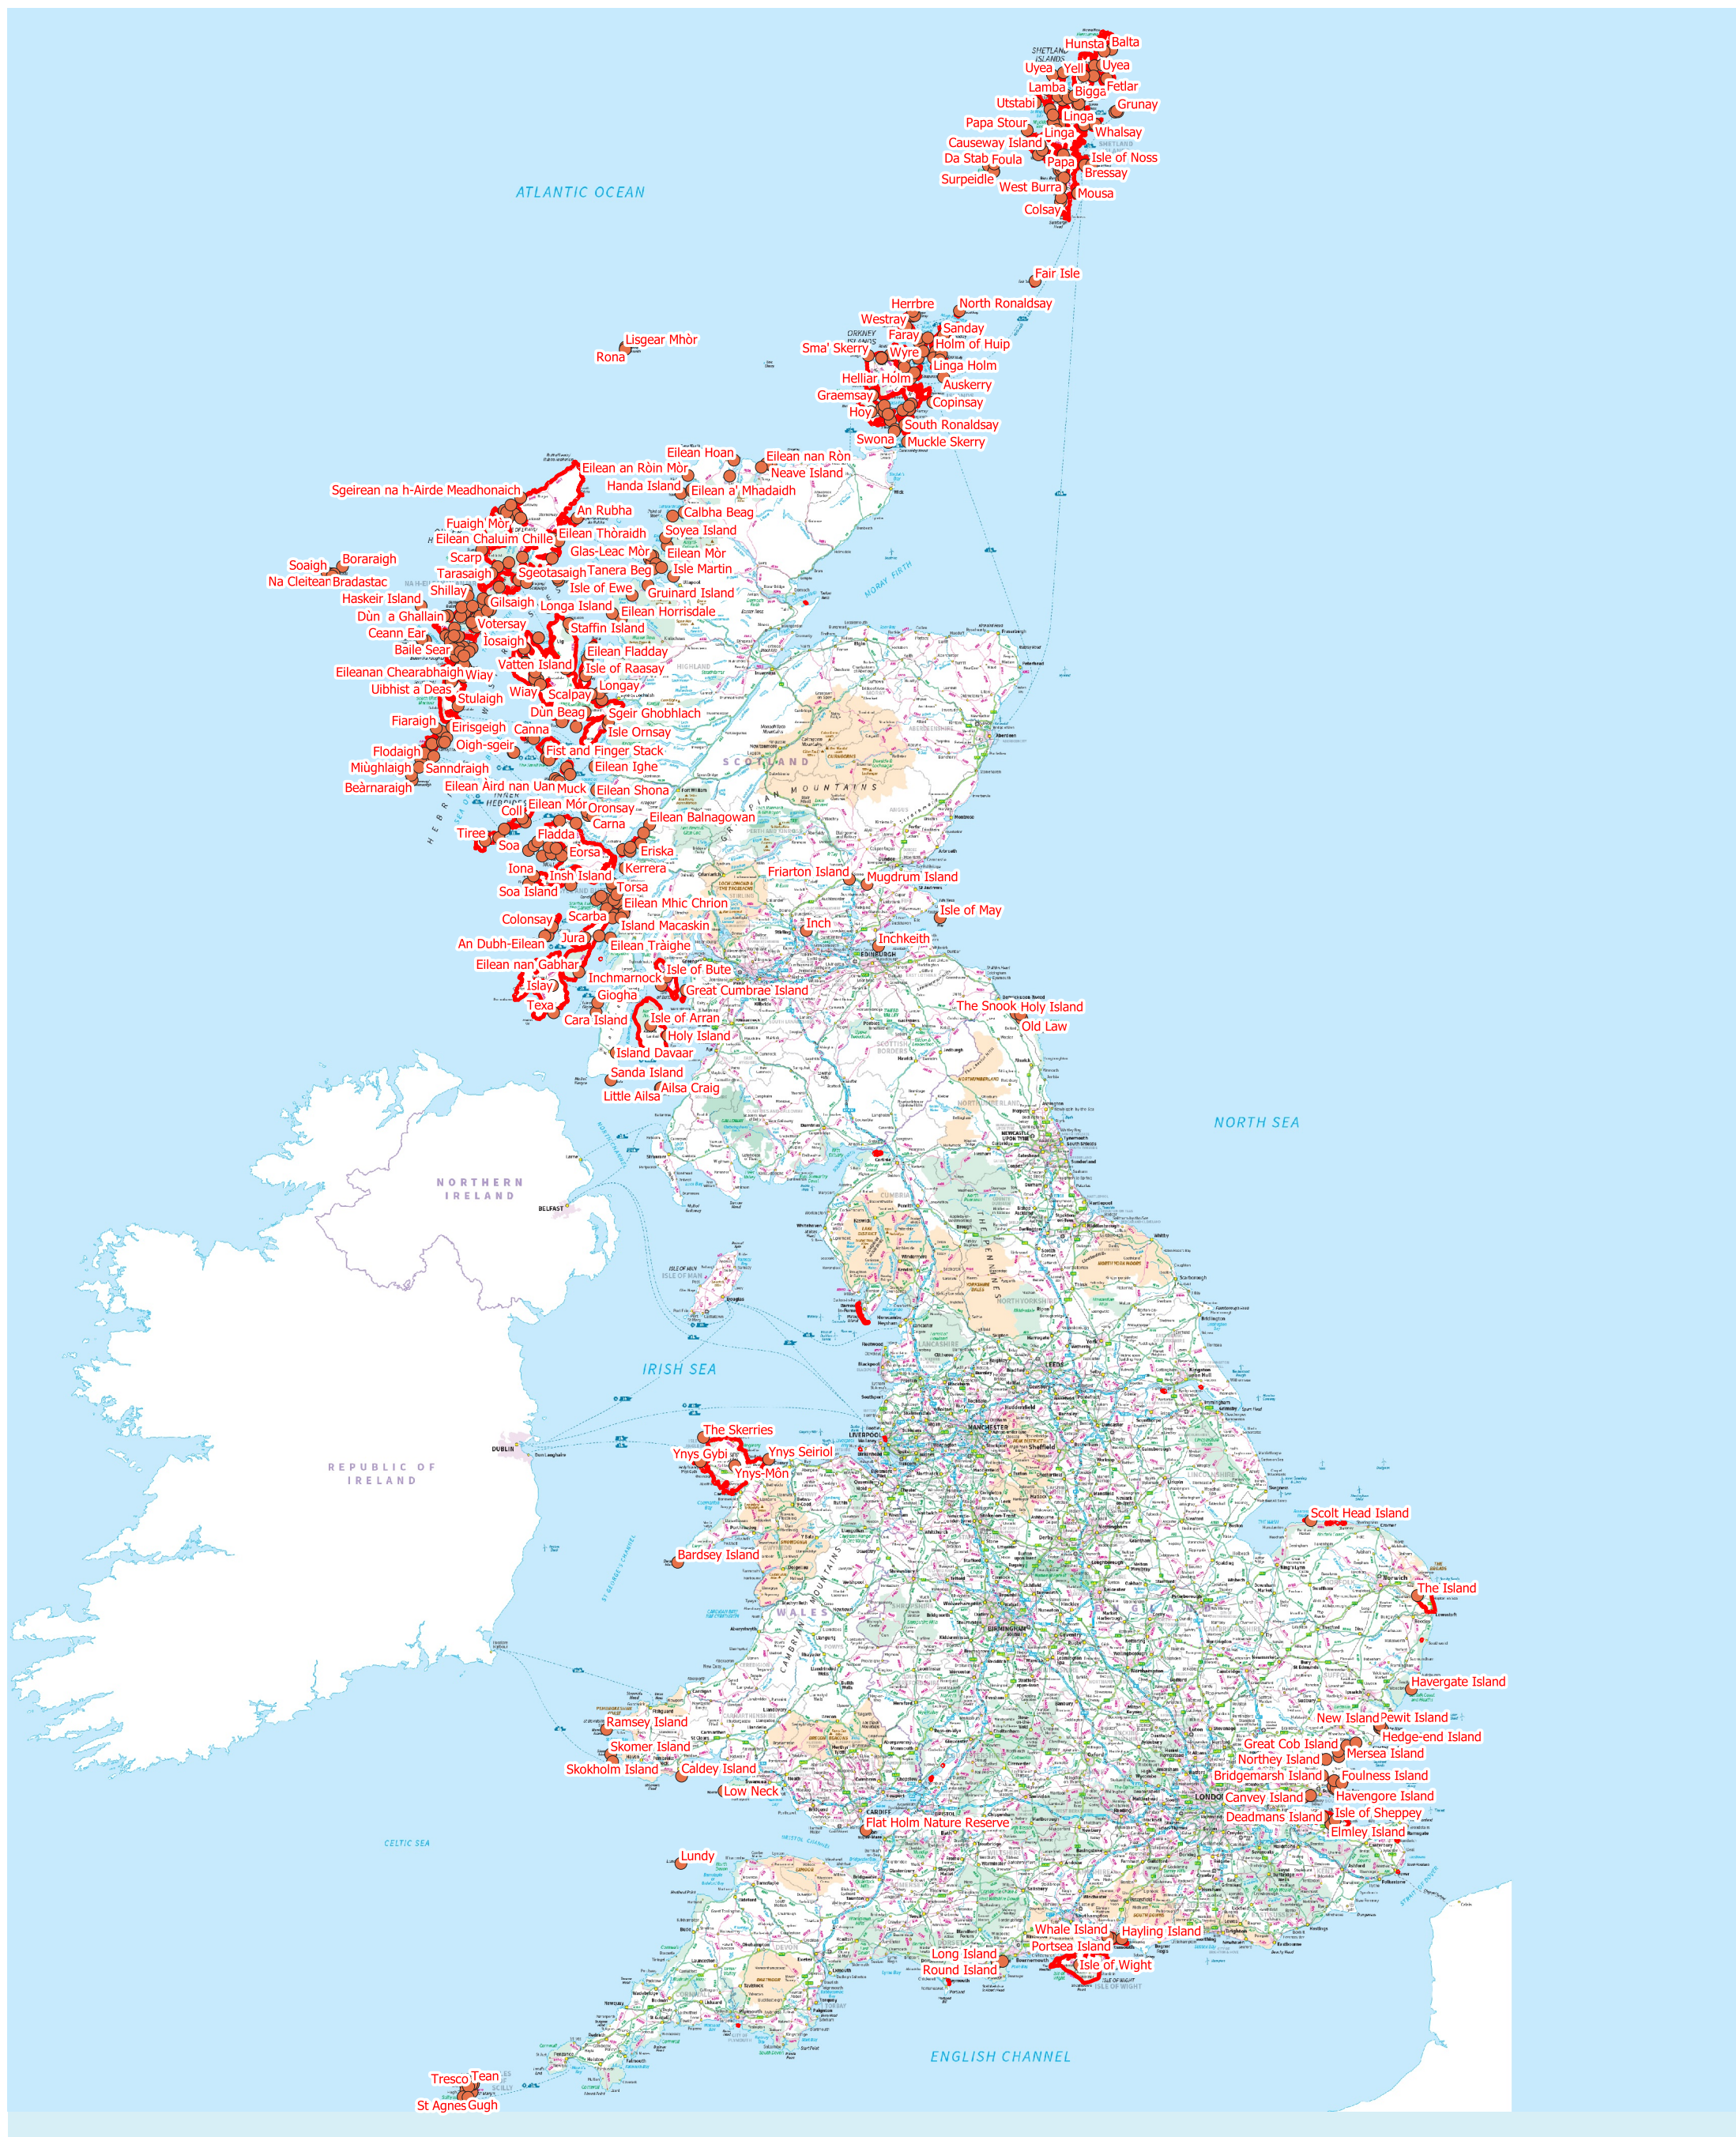

# Largest 400 Islands from Strategi

## Legend

- Island names from OS Open Names
- ▭ Largest Islands from Strategi

0 80 160 km

OFFICIAL

Contains OS data © Crown copyright [and database right] 2022.